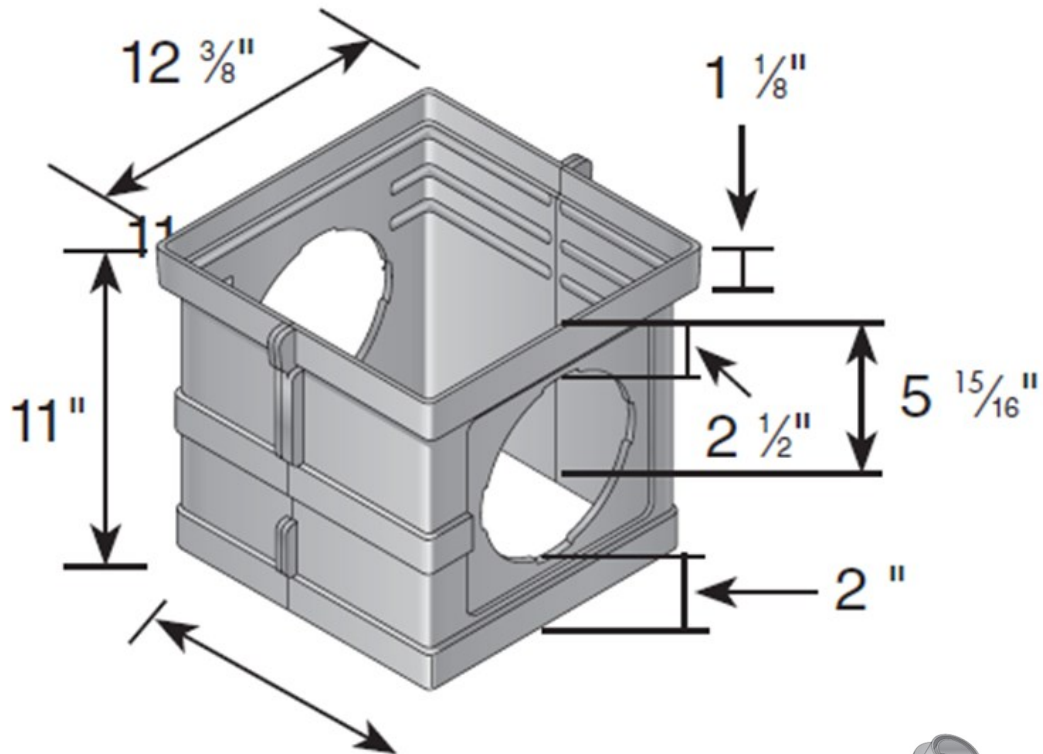

12" x 12" CATCH BASIN RISER WITH 2 OPENINGS

Material: Styrene
 Colors: Black (1216)
 Nests on top 12" catch basin series for shallow outlets
 and 12" sump box for more sump area. Requires either
 part # 1206, #1242, # 1243, #1245, #1266, or # 1889
 Universal Outlet for each opening.