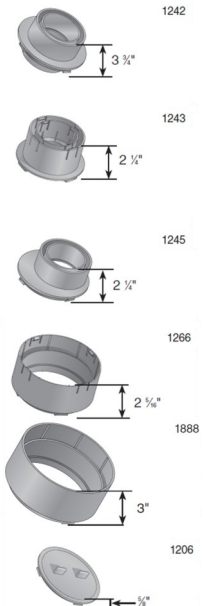

12" x 12" CATCH BASIN RISER WITH 2 OPENINGS

Material: Styrene
 Colors: Black (1216)
 Nests on top 12" catch basin series for shallow outlets
 and 12" sump box for more sump area. Requires either
 part # 1206, #1242, # 1243, #1245, #1266, or # 1889
 Universal Outlet for each opening.